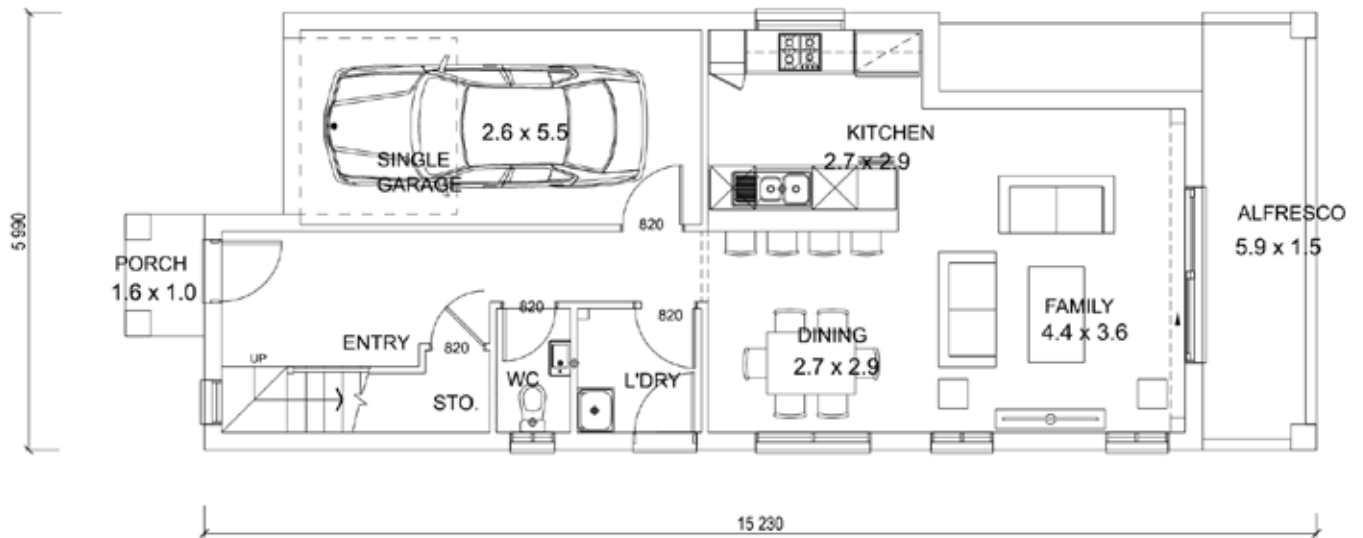

Sphere 18

Double storey

 4  2.5  2

A contemporary intelligent design for your next stage in life

The sphere is a creative and stylish home design that is packed with intelligent living spaces.

The two-storey design features four bedrooms with the master suite and other bedrooms located on the second storey to create a secluded sleep and relaxation zone for the family. This storey also includes a gallery or additional living space with a study nook that is perfect for your kids.

The open plan living and dining area is located downstairs and boasts an entertainers kitchen and offers direct access to an impressively large alfresco area, inviting the outdoors in and making it perfect for entertaining.

This home also includes a separate laundry, a powder room and a linen cupboard.

KEY FEATURES:

- Two- storey design
- Master suite with walk in robe and ensuite
- Open plan design
- Gallery/ second living area
- Study nook
- Alfresco area

FLOOR PLAN

GROUND FLOOR

FIRST FLOOR