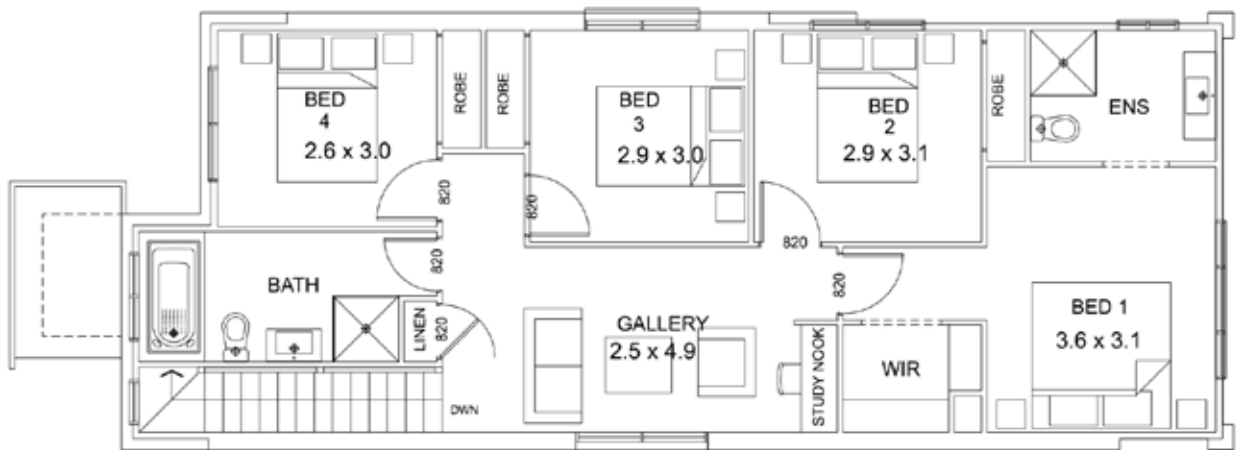

Sphere 18

Double storey

 4  2.5  2

A contemporary intelligent design for your next stage in life

The sphere is a creative and stylish home design that is packed with intelligent living spaces.

The two-storey design features four bedrooms with the master suite and other bedrooms located on the second storey to create a secluded sleep and relaxation zone for the family. This storey also includes a gallery or additional living space with a study nook that is perfect for your kids.

The open plan living and dining area is located downstairs and boasts an entertainers kitchen and offers direct access to an impressively large alfresco area, inviting the outdoors in and making it perfect for entertaining.

This home also includes a separate laundry, a powder room and a linen cupboard.

KEY FEATURES:

- Two- storey design
- Master suite with walk in robe and ensuite
- Open plan design
- Gallery/ second living area
- Study nook
- Alfresco area

FLOOR PLAN

GROUND FLOOR

FIRST FLOOR